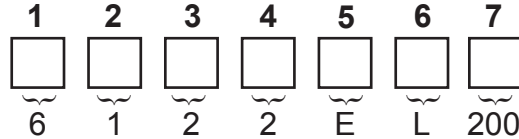

250/150 PSI DJ Series Butterfly Valves

CODE NUMBER SYSTEM

1 SERIES STYLE	CODE
WAFER	5
LUG	6

2 BODY	CODE
DUCTILE IRON	1

3 DISC/STEM	CODE
DUCTILE IRON / 410 SS	1
ALUMINUM BRONZE / 410 SS	2
316 SS / 329 SS	3
316 SS / 316 SS (1)	4

4 PRESSURE	CODE
150 PSI (5)	1
200 PSI	2
250 PSI (3)	3

5 LINER	CODE
NBR (BUNA-N)	B
EPDM	E

6 OPERATOR	CODE
LEVER (2)	L
GEAR (4)	G
BARE STEM	X

7 SIZE	CODE
2"	200
3"	300
4"	400
5"	500
6"	600
8"	800
10"	910
12"	912
14"	914
16"	916
18"	918
20"	920
24"	924

NOTES:

- (1) 150 PSI Maximum
- (2) 2" ~ 8"
- (3) 2" ~ 12"
- (4) 10" ~ 24" Standard (2" ~ 8" Optional)
- (5) 14" ~ 24"

WAFER STYLE DUCTILE IRON DISC					
DUCTILE IRON BODY • EXT NECK • SS STEM EPDM (E)* / NBR (B)* LINER					
SIZE		5113(*L)	5113(*G)	WEIGHT	
Inch	CODE (xxx)	LEVER	GEAR	LEVER	GEAR
2	200	\$109	\$251	4.2	4.9
2½	212	\$112	\$257	5.0	5.7
3	300	\$120	\$265	6.8	8.6
4	400	\$146	\$286	7.4	9.2
5	500	\$188	\$334	12.9	14.2
6	600	\$237	\$385	15.9	17.2
8	800	\$345	\$489	29.9	33.6
10	910	-	\$624	-	55.6
12	912	-	\$821	-	70.6
14	914	-	5111(*G) \$1,379	-	119.0
16	916	-	\$2,000	-	172.0
18	918	-	\$2,555	-	252.0
20	920	-	\$3,054	-	309.0
24	924	-	\$5,462	-	529.0